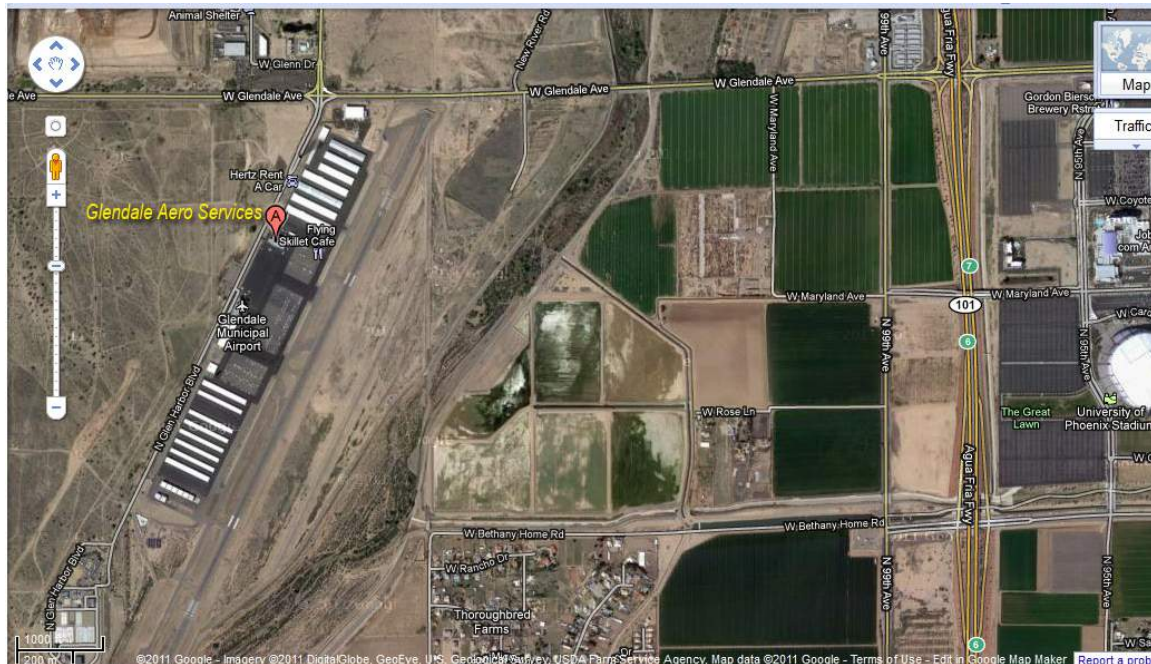

Glendale Aero Services

6841 N. Glen Harbor Blvd, Glendale, AZ 85307

TEL (623) 877-3333 UNICOM 122.95

Driving Directions:

From the East Valley:

Take I-10 WEST to the Loop 101. Go NORTH on Loop 101, and exit at Glendale Ave. Go WEST on Glendale Ave. Turn SOUTH on Glen Harbor Blvd. Glendale Aero Services is the first large brown building you will come to.

From the North Valley:

Go SOUTH on Loop 101, and exit at Glendale Ave. Go WEST on Glendale Ave. Turn SOUTH on Glen Harbor Blvd. Glendale Aero Services is the first large brown building you will come to.